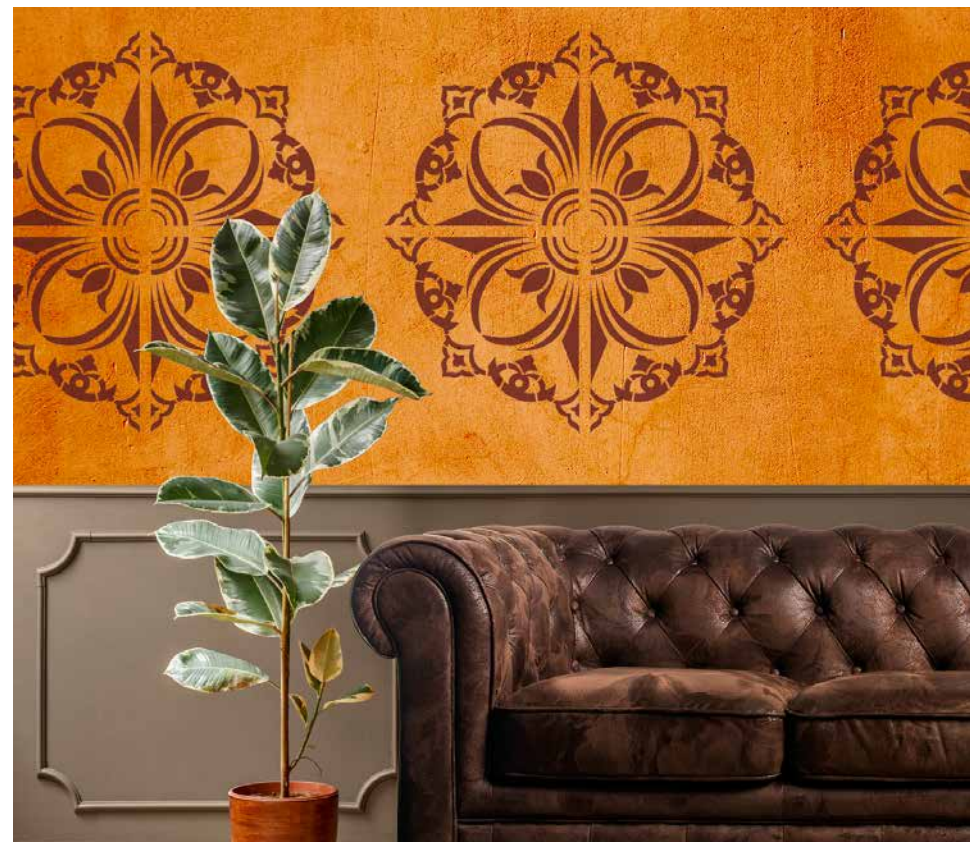

Imperial Crest

Code: 10321877122
Stencil Size: 2ft x 2ft | 2 pieces

Design Size
44.45 in (H) x 44.3 in (W)

Wall Colour

DP asianpaints

7965 Rich Tan

Stencil Colour

DP asianpaints

K230 Peri Peri-N

PATTERNS • MATERIALS • STENCILS