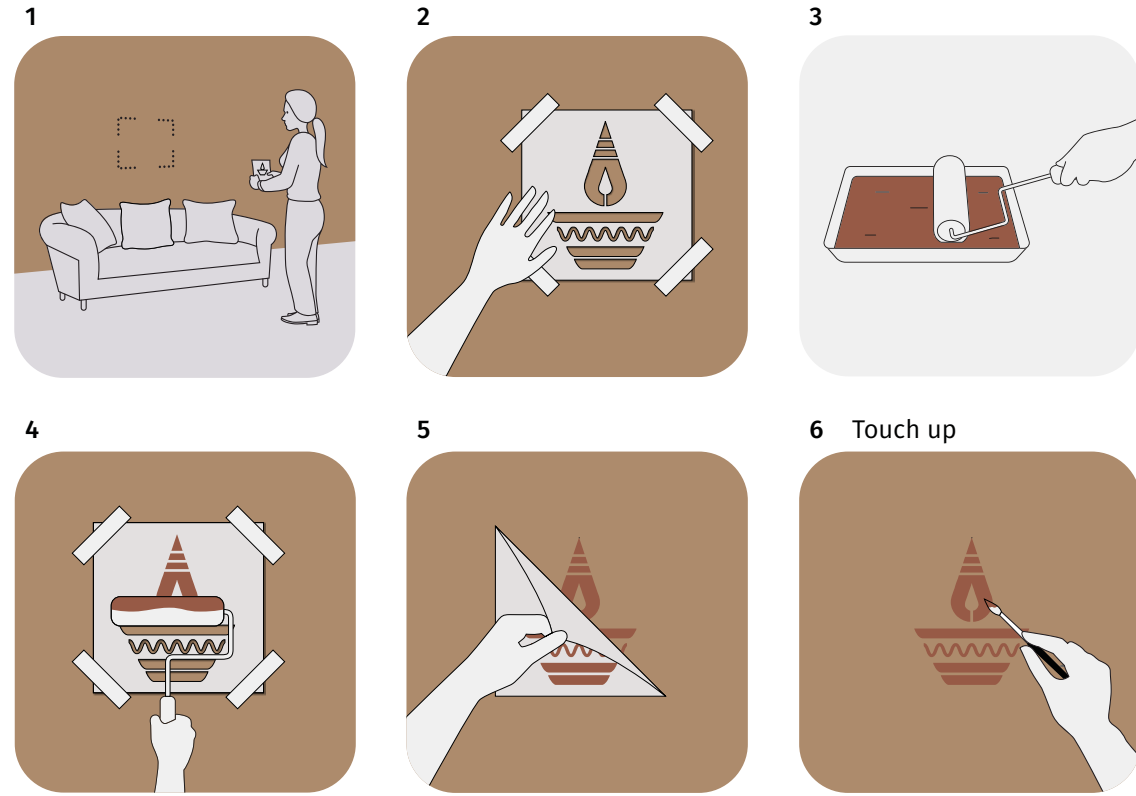

Application of Stencils

Recommended Product for application:

Royale Luxury Emulsion
(1L pack, 200 ml pack)

Recommended Toolkit:

Smartcare Multi-purpose Kit 700