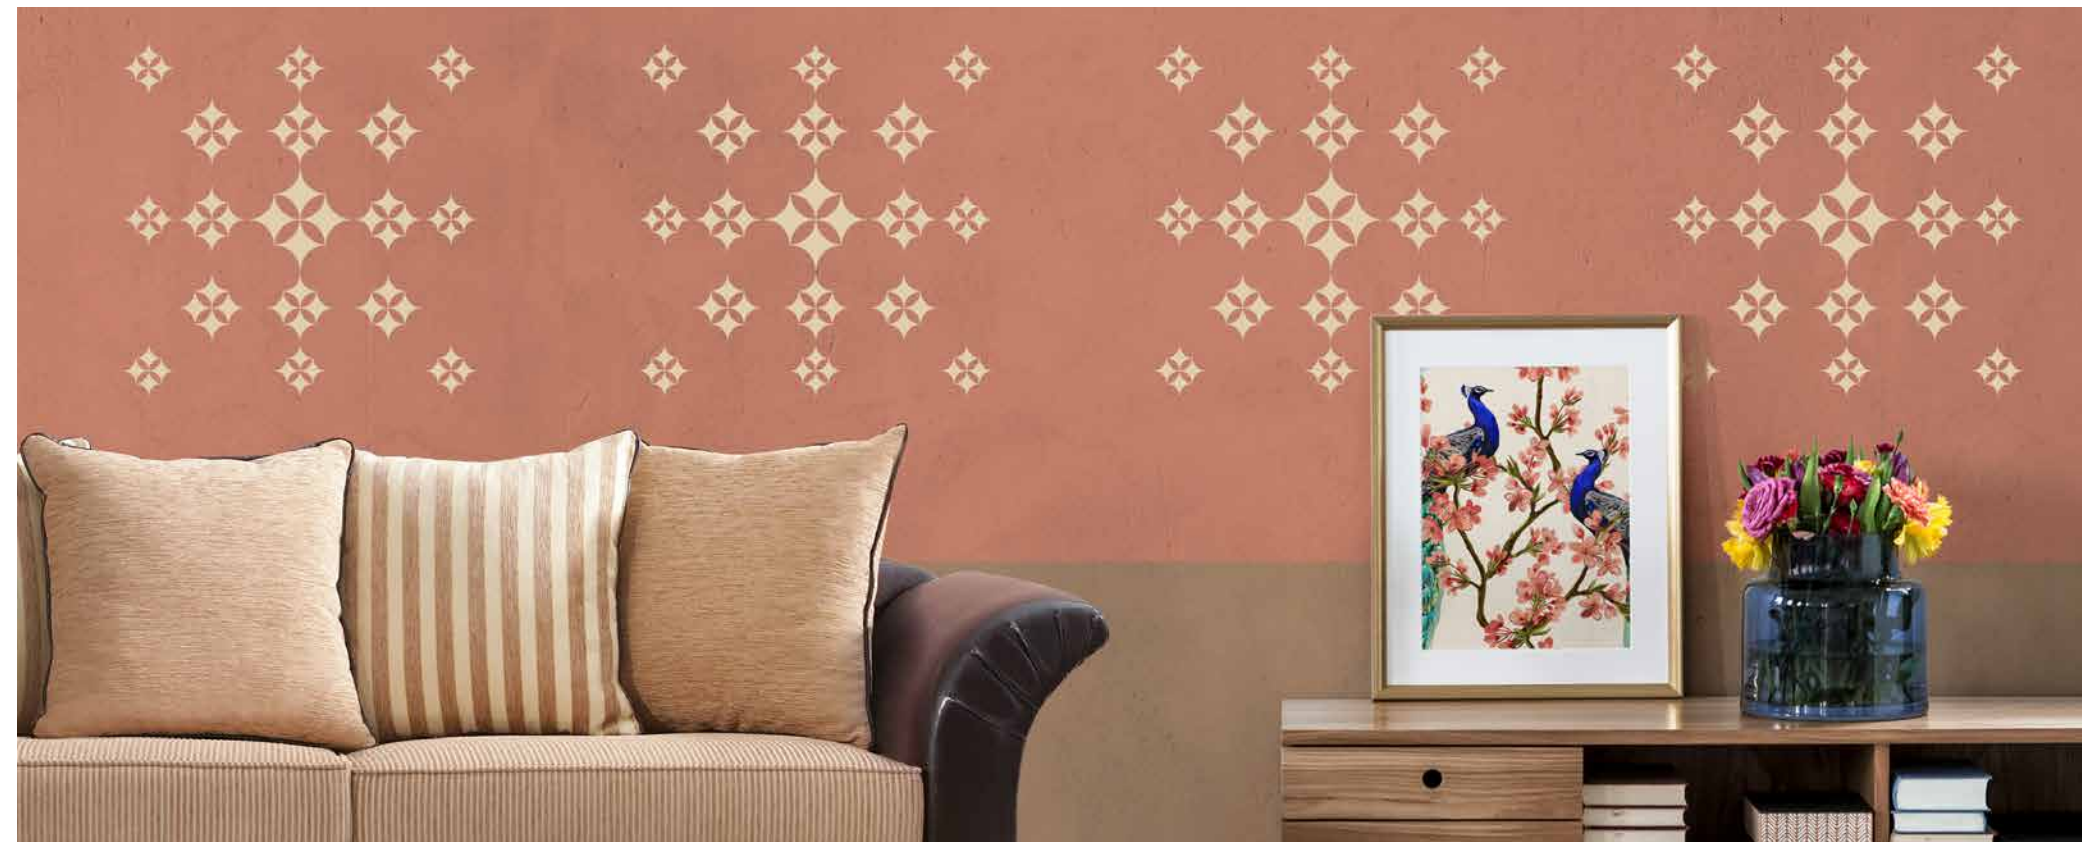

Gypsy Beads

Code: 10321557122
Stencil Size: 2ft x 2ft | 2 pieces

Design Size
Large – 10.04 in (H) x 10.04 in (W)
Medium – 6.54 in (H) x 6.54 in (W)
Small – 5.04 in (H) x 5.04 in (W)

Wall Colours

Stencil Colour