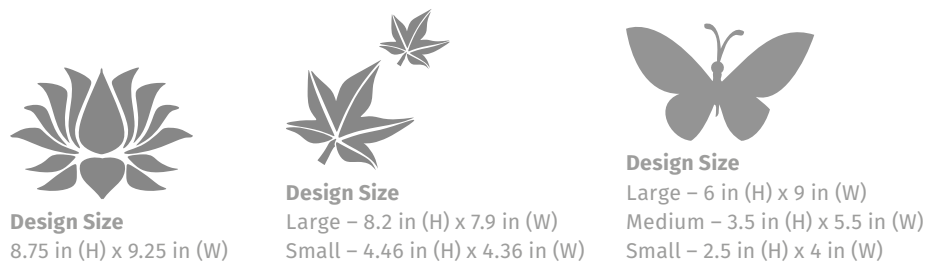

BOP3 Pedis

Code: 1032F431122
Stencil Size: 1ft x 1ft | 3 pieces