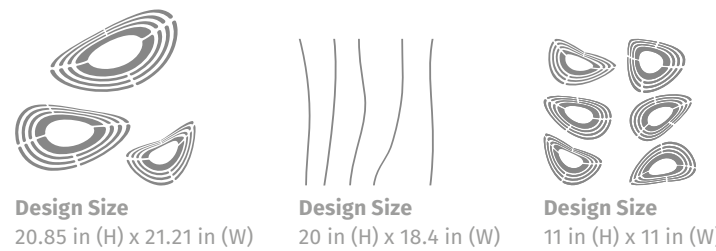

Design Size
20.85 in (H) x 21.21 in (W)   20 in (H) x 18.4 in (W)   11 in (H) x 11 in (W)

Wall Colour

7677 Dark Drama

Stencil Colours

7742 Burst of Lime

X155 Emerald Lights

7863 Summer Yellow