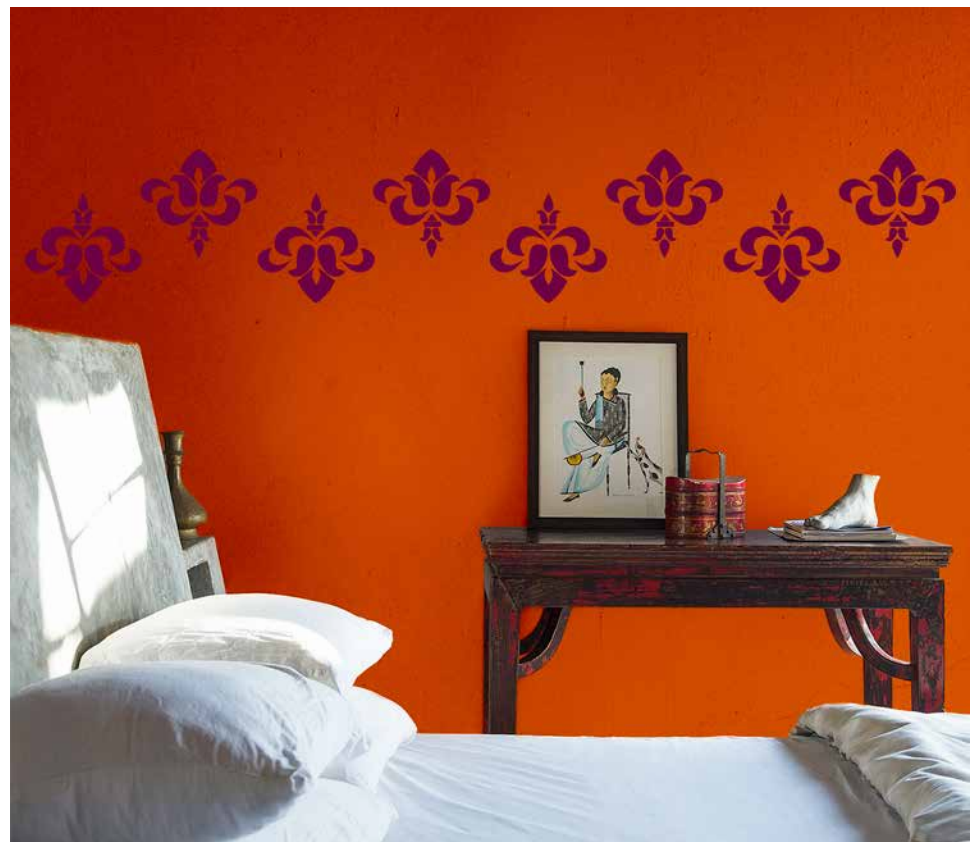

PATTERNS • MATERIALS • STENCILS

Brocade

Code: 10321740122
Stencil Size: 1ft x 1ft | 4 pieces

Design Size
9.75 in (H) x 8 in (W)

Wall Colour

DP asianpaints

X115 Sahara Sunset

Stencil Colour

DP asianpaints

K040 Marwar
Magenta-N