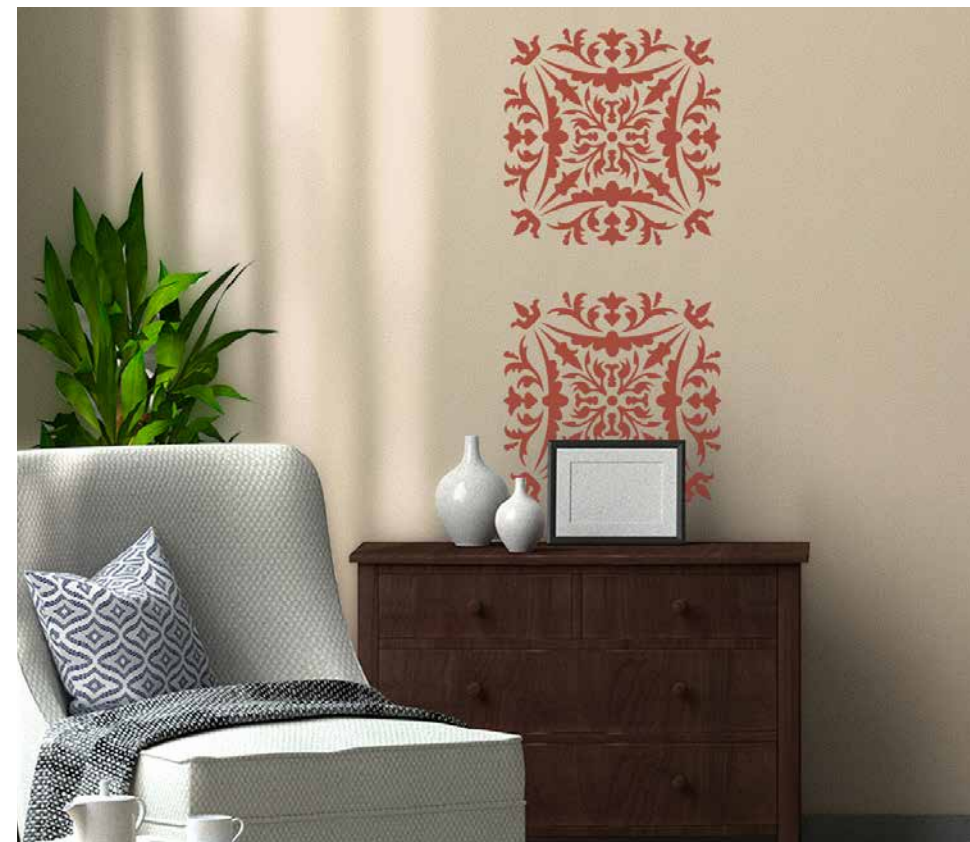

Crest

Code: 10321809122
Stencil Size: 2ft x 2ft | 2 pieces

Design Size
21.78 in (H) x 22.05 in (W)

Wall Colour

DP asianpaints

7980 Sand Bed

Stencil Colour

DP asianpaints

8029 Red Earth