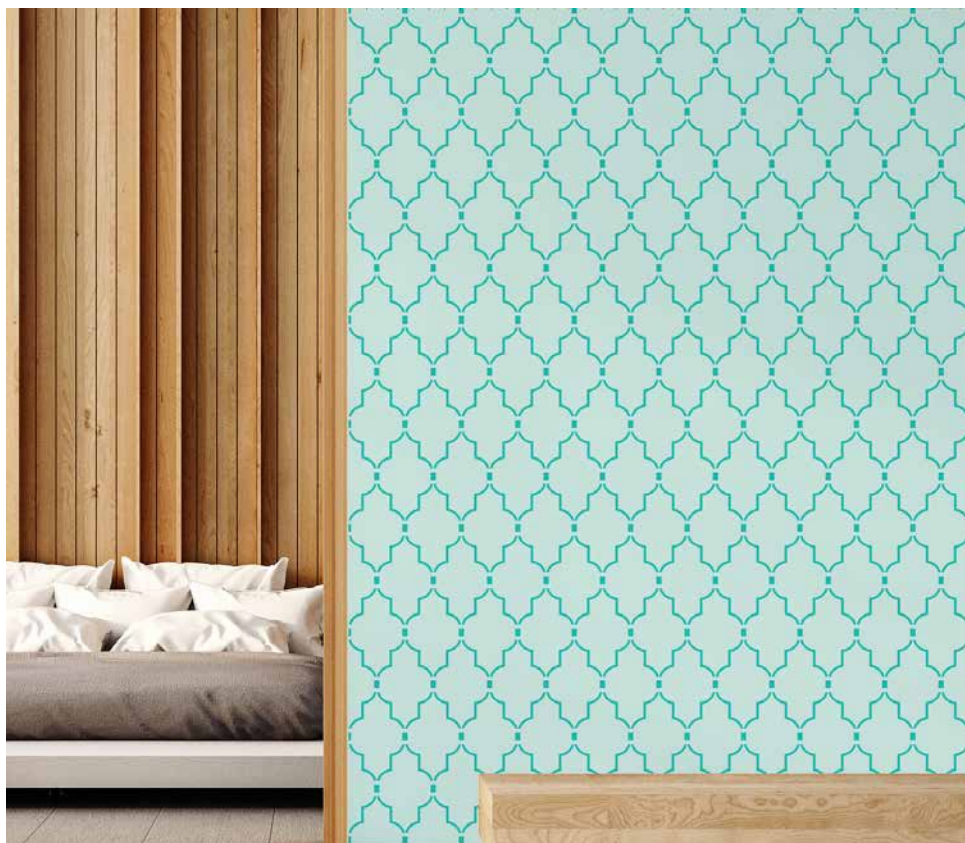

Minarets

Code: 10322257122
Stencil Size: 2ft x 2ft | 2 pieces,
Others: 2 pieces

Design Size
5.75 in (W)

Wall Colour

၀၃ asianpaints

7514 Marine Green

Stencil Colour

၀၃ asianpaints

7503 Teal Blast