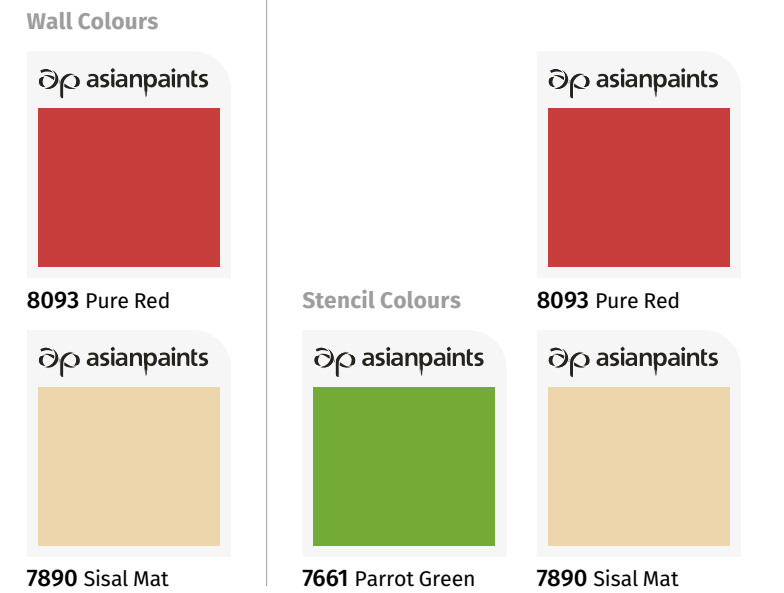

The shades shown in the book are indicative only. Please refer to Asian Paints Colour Palette for exact shade reference.