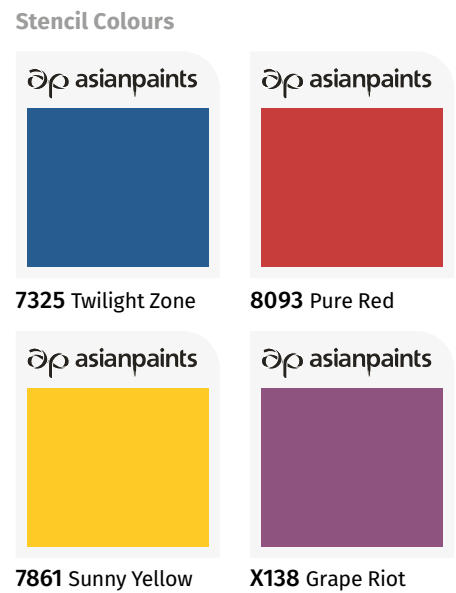

BOP3 Pedis

Code: 1032F431122
Stencil Size: 1ft x 1ft | 3 pieces