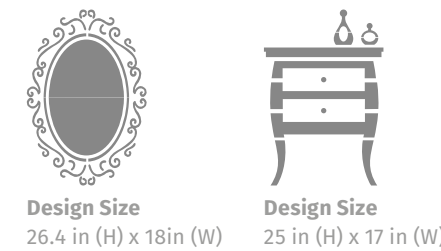

Glory Glow

Code: 10321722122
Stencil Size: 2ft x 2ft | 2 pieces