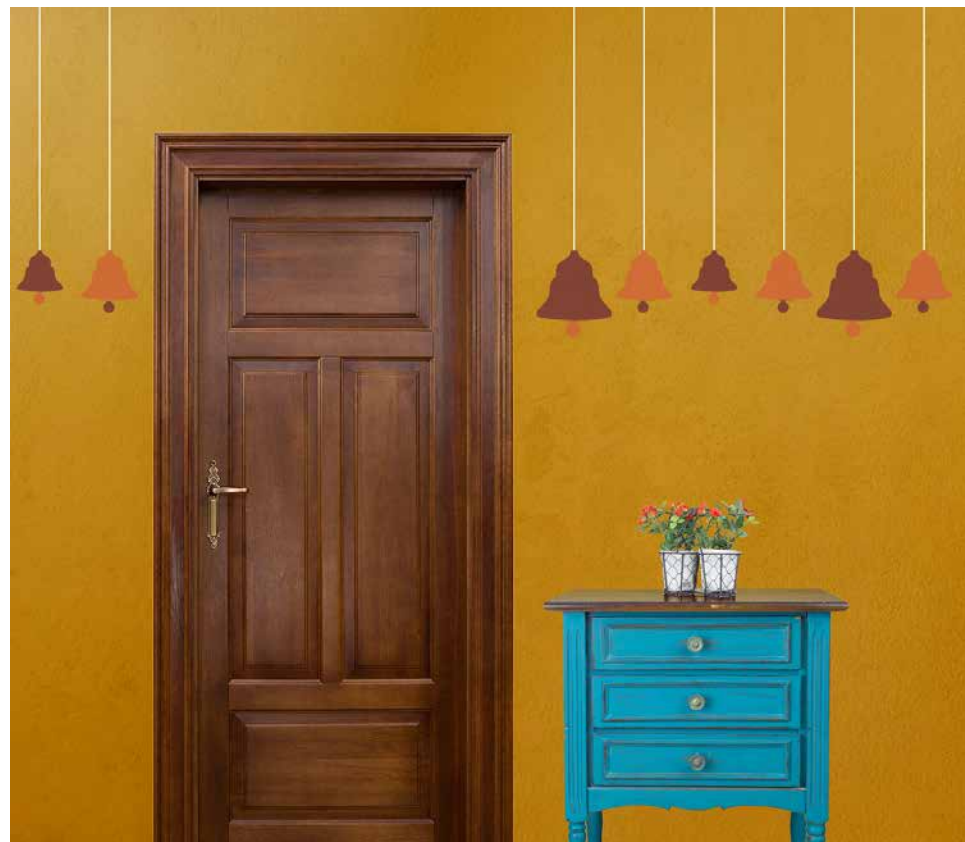

Morning Raga

Code: 10321555122
Stencil Size: 2ft x 2ft | 2 pieces

Design Size
Large – 10.16 in (H) x 8.78in (W)
Medium – 7.32 in (H) x 6.54 in (W)
Small – 6.3 in (H) x 5.39 in (W)

Wall Colour

Stencil Colours